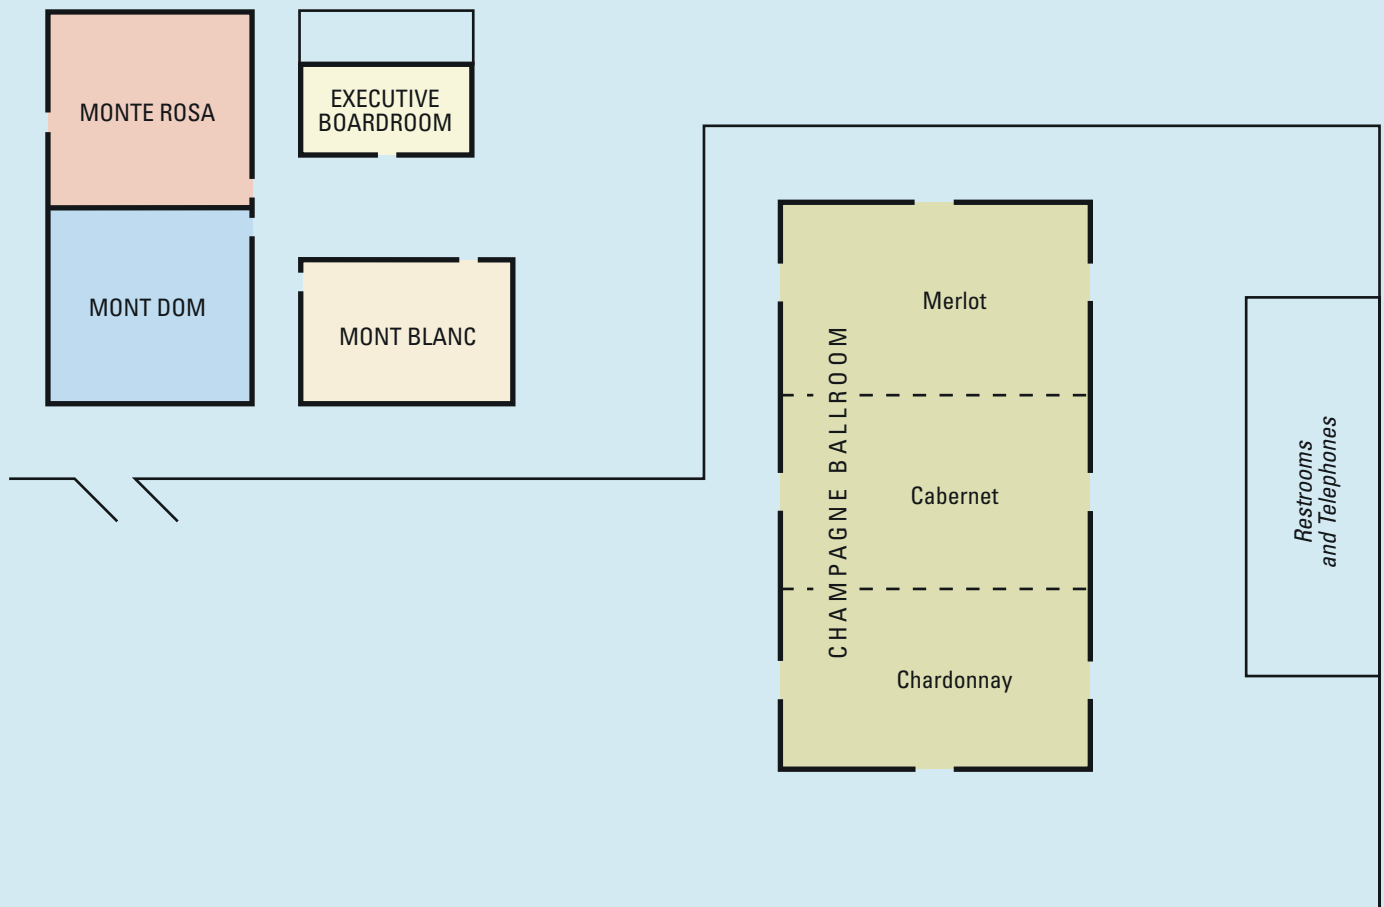

DOUBLETREE HOTEL CARSON CIVIC PLAZA

LOCATION

Minutes from both Los Angeles International and Long Beach Airports, the Doubletree Hotel

Carson Civic Plaza is immediately adjacent to I-405. Easy access to Long Beach, Beverly Hills and the Greater Los Angeles area.

MEETING FACILITIES & SERVICES

- 5,674 sq. ft. of flexible meeting and banquet space in seven rooms to accommodate up to 350 guests
- Video conferencing and state-of-the-art audio/visual equipment
- Complete banquet and conference services staff and audio/visual team
- The adjacent Carson Conference Center features an additional 40,000 sq. ft. of meeting and banquet space, including a 12,000 sq. ft. ballroom

Warm chocolate chip cookies await you at over 160 Doubletree locations in the USA, Canada and Latin America.

MEETING & BANQUET FACILITIES AND CAPACITIES

	L x W x H	Square Feet	Theater	U-Shape	Conference	Classroom	Buffet	Banquet
Champagne Ballroom	75 x 41 x 10'	3,075	300	150	90	150	200	250
Chardonnay	41 x 25 x 10'	1,025	80	40	30	50	50	80
Cabernet	41 x 25 x 10'	1,025	80	40	30	50	50	80
Merlot	41 x 25 x 10'	1,025	80	40	30	50	50	80
Monte Rosa	27 x 26 x 9'	702	50	30	28	24	40	50
Mont Dom	26 x 25 x 9'	675	50	30	28	24	40	50
Mont Blanc	35 x 26 x 9'	910	60	30	28	36	50	60
Executive Boardroom	26 x 12 x 9'	312	—	12	—	—	—	—